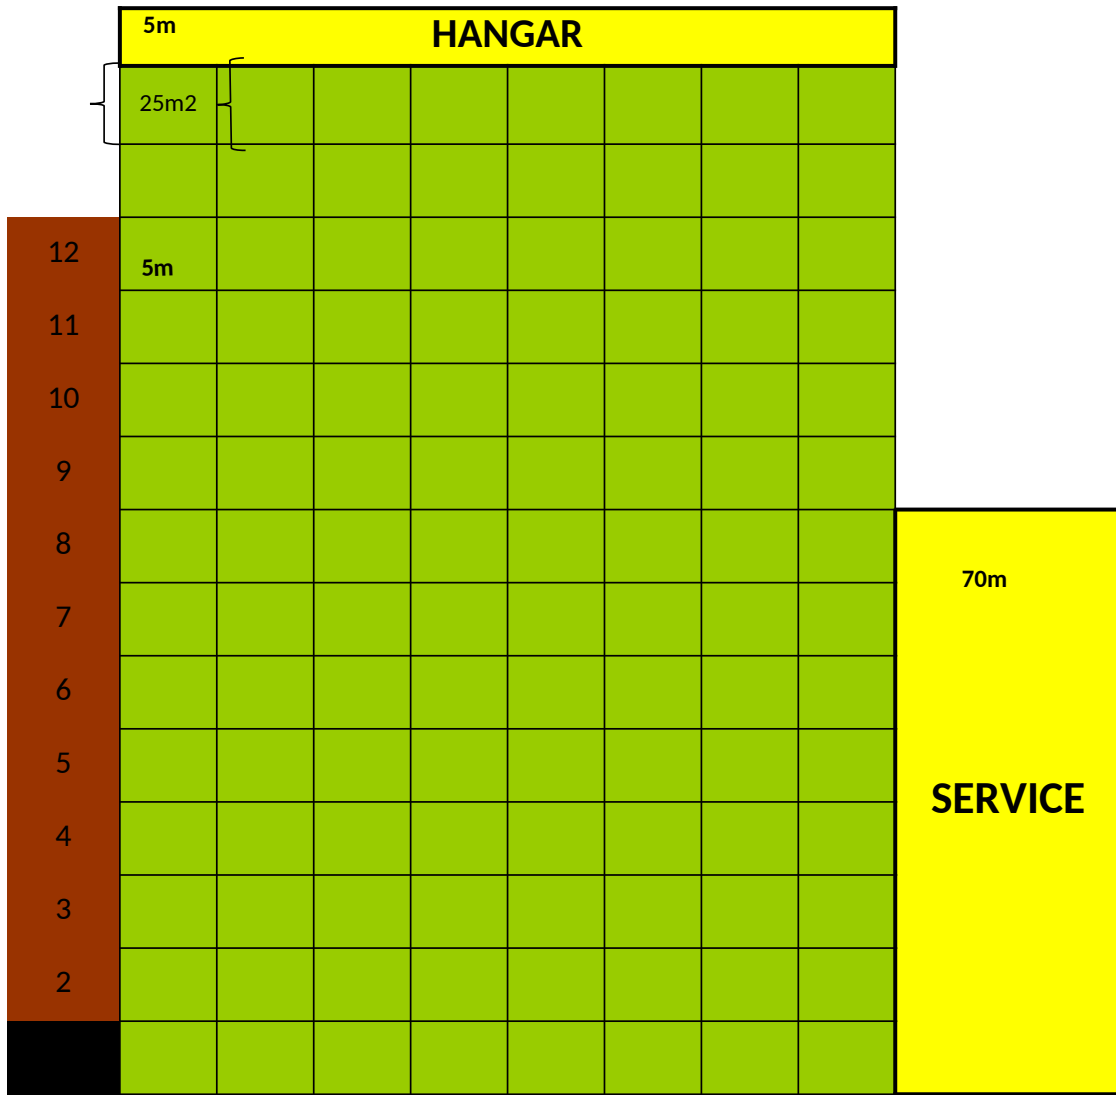

- BOX
- Parking place reserved for box rentals
- Parking place free
- Neobsadzovať

40m