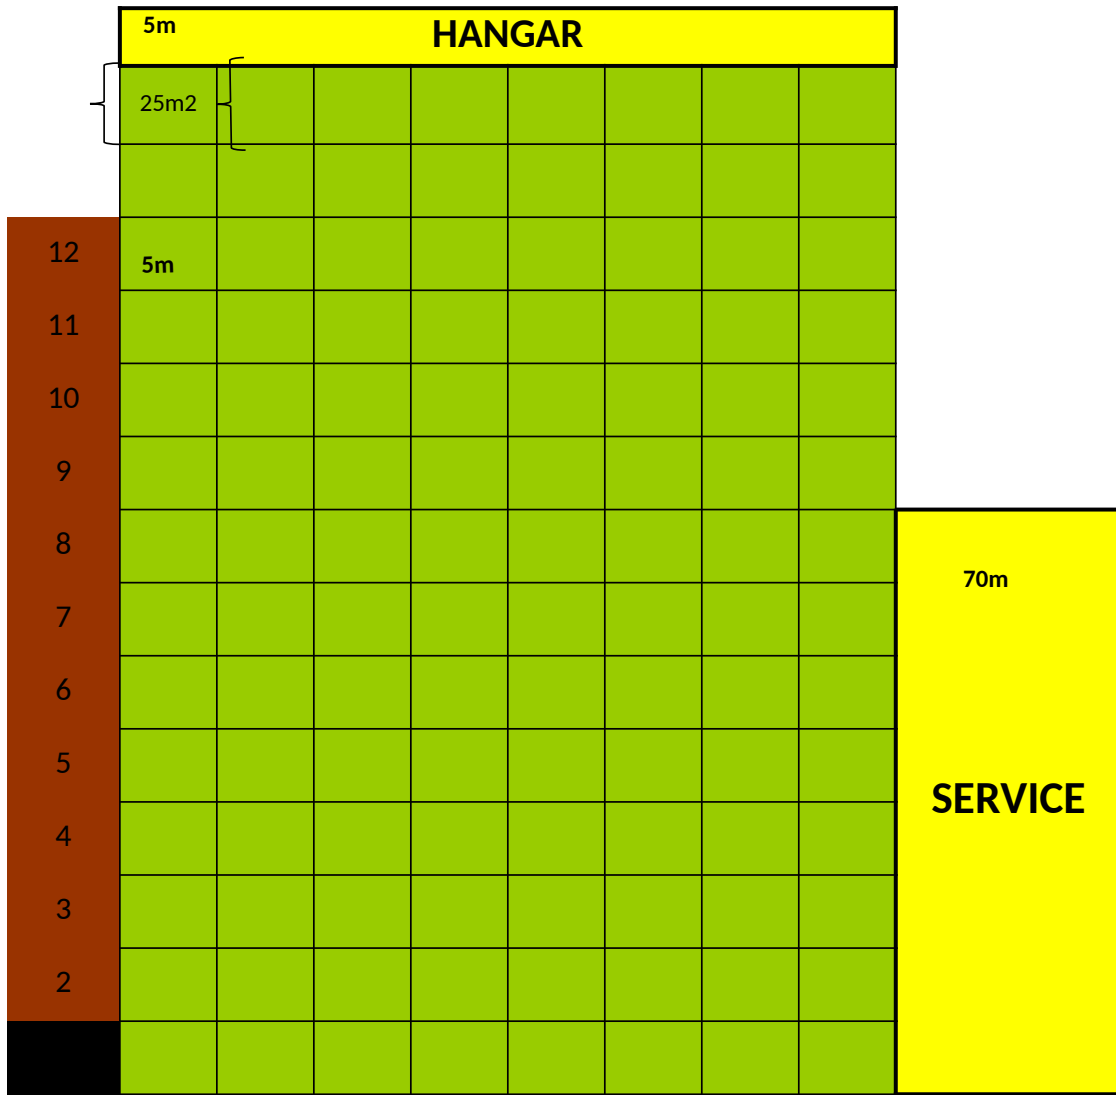

- BOX
- Parking place reserved for box rentals
- Parking place free
- Neobsadzovať

40m